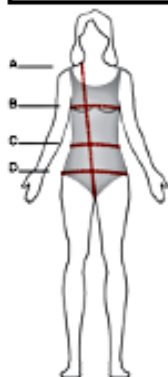

SOUTH AUSTRALIAN UNIFORM

Compulsory Team Items

SA Polo (\$50)

- Biz Collection - P9800 and P9800B (kids): red/black/white
- Aussie Pacific – Murray; 1300 mens, 2300 ladies and 3300 kids: navy/red/white

SIZES	10	12	14	16	S	M	L	XL	2XL	3XL
Approximate Ladies sizing				12		14	16			
HALF CHEST cm	42	44	46	49		52	55		58	62 65 72

Front: WPSA logo front left chest

Back: WATER POLO (Yellow) SOUTH AUSTRALIA (Red)

SA Bathers (Women's \$112.50)

- Agon Swimwear

Sizing Chart

FEMALE SIZE CHART*
Dimensions are in Inches, 1 inch is 2.54 cm

size	20	22	24	26	28	30	32	34	36	38	40	42	44	46
chest				31	32	33	34	35	36.5	38	39.5	41	42.5	
Waist				23	24	25	26	27	28.5	30	31.5	33	34.5	
Hips				33.5	34.5	35.5	36.5	37.5	39	40.5	42	43.5	45	
Torso				55	56.5	58	59.5	61	63.5	66	68.5	71	73.5	

How to measure

A Torso. Measure starting at high point of shoulder, run tape through legs and back up to starting point.

B Chest. Measure the fullest part of chest, be sure to go over the shoulder blades and at back.

C Waist. Measure narrowest part of torso.

D Hip. Measure around the fullest point of the hip, keeping tape parallel to the floor.

SOUTH AUSTRALIAN UNIFORM

SA Bathers (Men's \$60)

Mens Sizing Chart

Waist Girth (Inches)	20	20.5	21	21.5	22	22.5	23	23.5	24	24.5	25	25.5	26	26.5	27	27.5	28	28.5	29	29.5	30	30.5
Fitted Fit	na	na	20	20	20	20	20	20	22	22	22	22	24	24	24	24	26	26	26	26	28	28
Tight Fit	na	na	na	20	20	20	20	20	20	22	22	22	22	22	24	24	24	24	26	26	26	26
Very Tight Fit	na	na	na	na	na	20	20	20	20	20	20	22	22	22	22	22	24	24	24	24	26	26